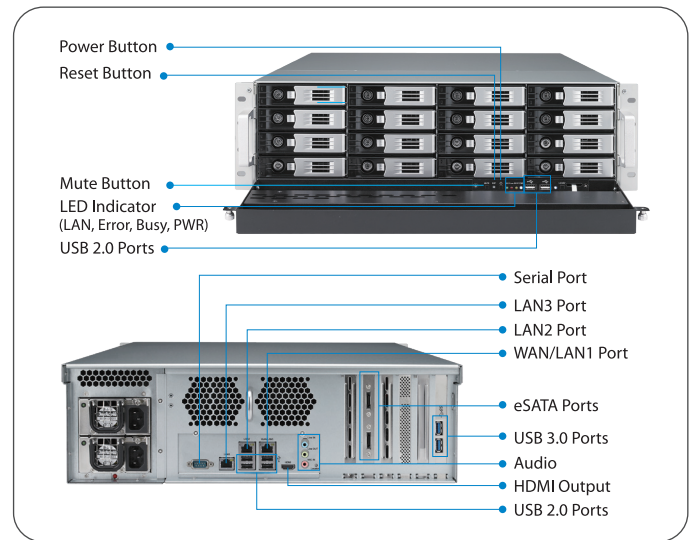

N16000PRO

Specifications

Hardware Platform

Processor

- Intel® Xeon® E3-1275 3.4GHz

System Memory

- 8GB DDR3 SDRAM

LAN Interface (PCI-e)

- RJ-45x3: Intel 82574L 10/100/1000 BASE-TX Auto MDI/MDI-X
- WOL supported

USB Interface

- USB 2.0 host port x6 (front x2, back x4) (Type A)
- USB 3.0 host port x2 (back x2)

OLED

- Displays system status and information (Multilingual)

HDMI Output

- HDMI port (back x1)

Audio

- MIC input, Line input, Audio output

Disk Interface

- 16 x SATA/SAS for internal
- 2 x eSATA for external

Power Supply

- Redundant power supply 700W or more (80plus)

System Fan

- Hot swappable (x4)

Buttons

- Power button (Front, shutdown controlled by user interface)
- LCM button (ENT, ESC, UP, DOWN)
- System reset button
- Locator button

RS232

- 1 (For UPS)

Environment

- Temperature: 5°C to 40°C
- Humidity: 0 ~ 80 % R.H. (Non-condensing)

Chassis

- 3U Rack mount

Dimensions (HxWxD)

- 133 x 440 x 662 (mm)

Certificates

- CE/FCC/IC-Tick/VCCI/BSMI
- RoHS
- WEEE
- VMware, Citrix

Software Functions

RAID

- RAID Modes: RAID 0, 1, 5, 6, 10, 50, 60 and JBOD
- Auto-rebuild: Supported
- Hot-swap: Supported
- Dedicated Hot Spare: Supported
- Global Hot Spare: Supported
- RAID Level Migration: Supported
- RAID Level Expansion: Supported
- RAID Volume Encryption: AES256bit

Disk

- Power Management: Available spin-down on idle setting
- Bad Block Scanning: Supported
- SMART Info: Supported
- SMART Test: Supported
- Disk Roaming: Supports volume-based roaming to other Thecus NAS

Network

- Configuration: Fixed IP address, dynamic IP address
- Transport Protocols: TCP/IP/AppleTalk
- File Protocols: SMB/CIFS, HTTP/HTTPS, FTP, NFS v4, AFP
- Link Aggregation: Load balance, Failover, 802.3ad, Balance-XOR, Balance-TLB, Balance-ALB, Broadcast
- TCP/IP: IPV6 & IPV4
- DDNS: Supported
- SSH: Supported
- UPnP: Supported
- UPnP Port forwarding: Supported

System Status

- System Monitor: Monitoring CPU, memory, network utilization and protocols access user count
- Syslog Management:
  1. Send syslog to assigned location
  2. Act as syslog server to receive log info from other systems

Data Access

- Client OS Support:
  - Windows XP and after
  - Windows Server 2003 and after
  - UNIX/Linux
  - Mac OS X
- FTP: Built-in FTP server with bandwidth control
- Secure FTP: Built-in secure FTP server with bandwidth control
- Download Manager:
  - BT download (via Transmission Module)
  - NZB download (via NZB Module)
- Printer Server (IPP):
  1. Supports USB printers
  2. Supports a wide range of IPP printers
  3. Client can manage print tasks (list/delete) via web user interface

Data Backup

- Client Incremental Data Backup:
  - Acronis True Image (OEM version)
- Client System Disaster Recovery:
  - Acronis True Image (OEM version)
- Client Side Backup Software:
  - Thecus Backup Utility (Windows/Mac OS X)
- Data Burn:
  1. Create files to ISO image and burn to optical disc
  2. Create files to ISO image
  3. Read ISO image from optical disc and write to NAS
- Mac OS X Time Machine: Supported
- Data Guard: Remote Backup/Local Backup

Block Level Access

- iSCSI Target/Initiator: Supports Microsoft/Mac OS X/Linux initiators and Thecus NAS targets
- iSCSI Thin Provisioning: Supported
- MPIO: Supported
- MCS: Supported
- Clustering: Supported
- SCSI3 Persistent Group Reservation: Supported

Power Management

- Scheduled Power On/Off: Supported

Volume Management

- Multiple RAID: Supported
- Multiple File System Selectable: EXT3/EXT4/XFS

Multimedia Support

- iTunes Server: Supports AAC, MP3 w/ID3 tag and WAV
- Piczza!™ Photo Server (via module):
  1. Supports GIF, JPG (JPEG), BMP and PNG
  2. Supports EXIF display
  3. Supports slide show
- Media Server: Supports uPNP AV streaming protocol (via Twonkymedia module)

User Authentication

- Local User: Supports built-in user accounts
- Local Group: Supports built-in user groups
- Windows ADS: Supported
- LDAP: Supported
- Access Guard: Supports Black & White list/IP Filter

Cloud Backup